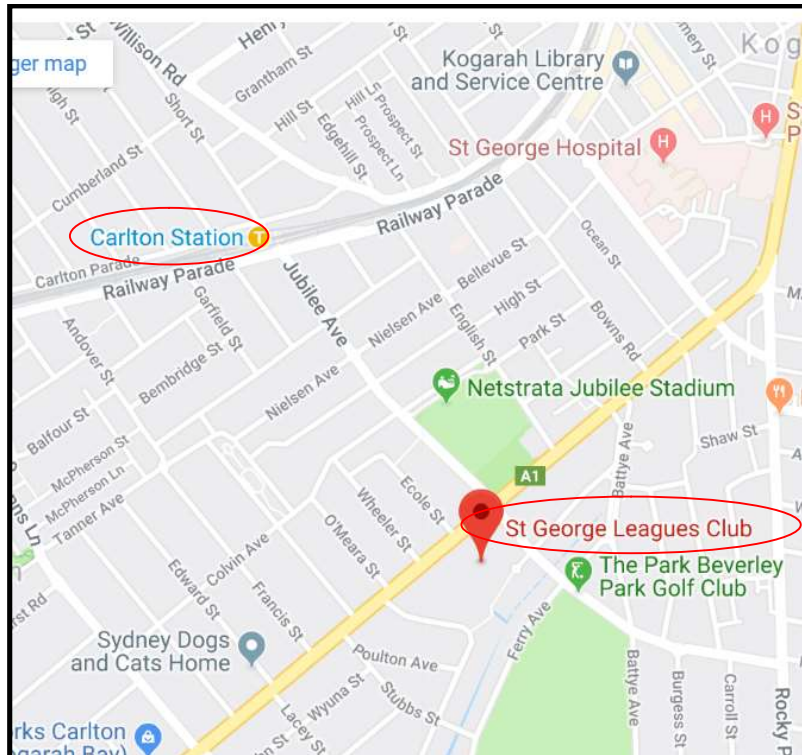

St Georges Leagues Club Address:

124 Princes Hwy, Kogarah, NSW, Australia 2217

Ample Car Parking - access from Jubilee Ave or Princes Hwy

Public Transport

Train - Carlton station – then just 5-8 mins walk down Jubilee Ave.